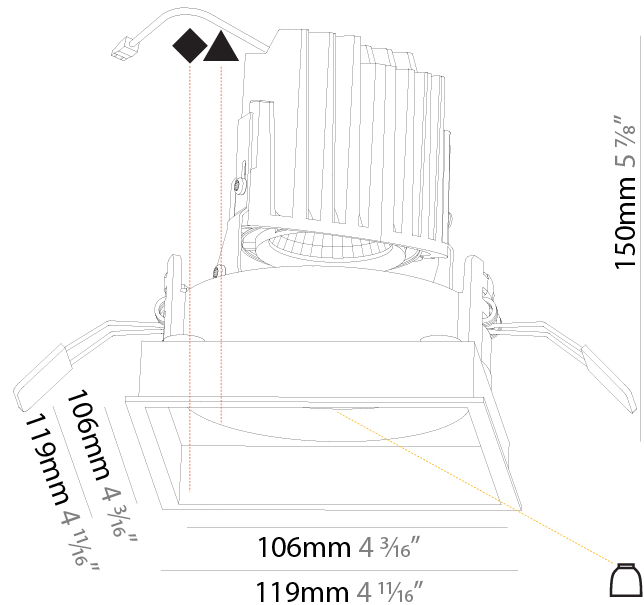

GENERAL

Series: Bioniq
Subseries: Bioniq Square Deep
Brand: Prolicht
Division: Architectural
Mounting Type: Recessed
Mounting Location: Ceiling
Subcategory: Downlight

PHYSICAL

Shape: Square
Length (mm): 119
Length (in): 4 ¹¹/₁₆
Width (mm): 119
Width (in): 4 ¹¹/₁₆
Depth (mm): 150
Depth (in): 5 ⁷/₈
Ceiling Thickness (mm): 10 / 12.5 / 15
Ceiling Thickness (in): 3/8 or 1/2 or 9/16
Min. Recessing Depth (mm): 170
Min. Recessing Depth (in): 6 ¹¹/₁₆
Light Distribution: Downlight
Weight (kg): 0.592
Weight (lbs): 1.31
Fixture Finish: SSR / BKV / CWI / CRY / HAB / UFT / ITA / RUA / FTG / MYG / LOD / PUS / FRO / FUP / KIA / POP / BLS / SPG / MEY / GOH / GUM / CHC / COM / ABZ / JAG / OBR / MOS / ROR
Fixture Material: Aluminum Die Cast
Cut-out Measurements: 114mm / 4 1/2" x 114mm / 4 1/2"

ELECTRICAL

Lamp Type: LED (Zhaga Standard)
Total Output Wattage (W): 15
Dimming: Dali Dimming
Driver Included: No
Driver Location: Recessed Housing
Driver Type: Constant Current 120Vac
Housing: See components
Input Voltage (V): 120
Constant Current (MA): 350

LED

Number of LEDs: 1
Color Temperature (°K): Warm Dim
Max. Delivered Lumen (lm): 760
Nominal Lumen (lm): 1140
CRI: >90 CRI
Lamp Life (hrs): 50000

OPTICAL

Reflector°: 20 / 40 / 60
Adjustability: Rotational 355°; Tilt 30°

RATINGS AND CERTIFICATIONS

Certified By: Certified for North American Standards
IP rating: IP20